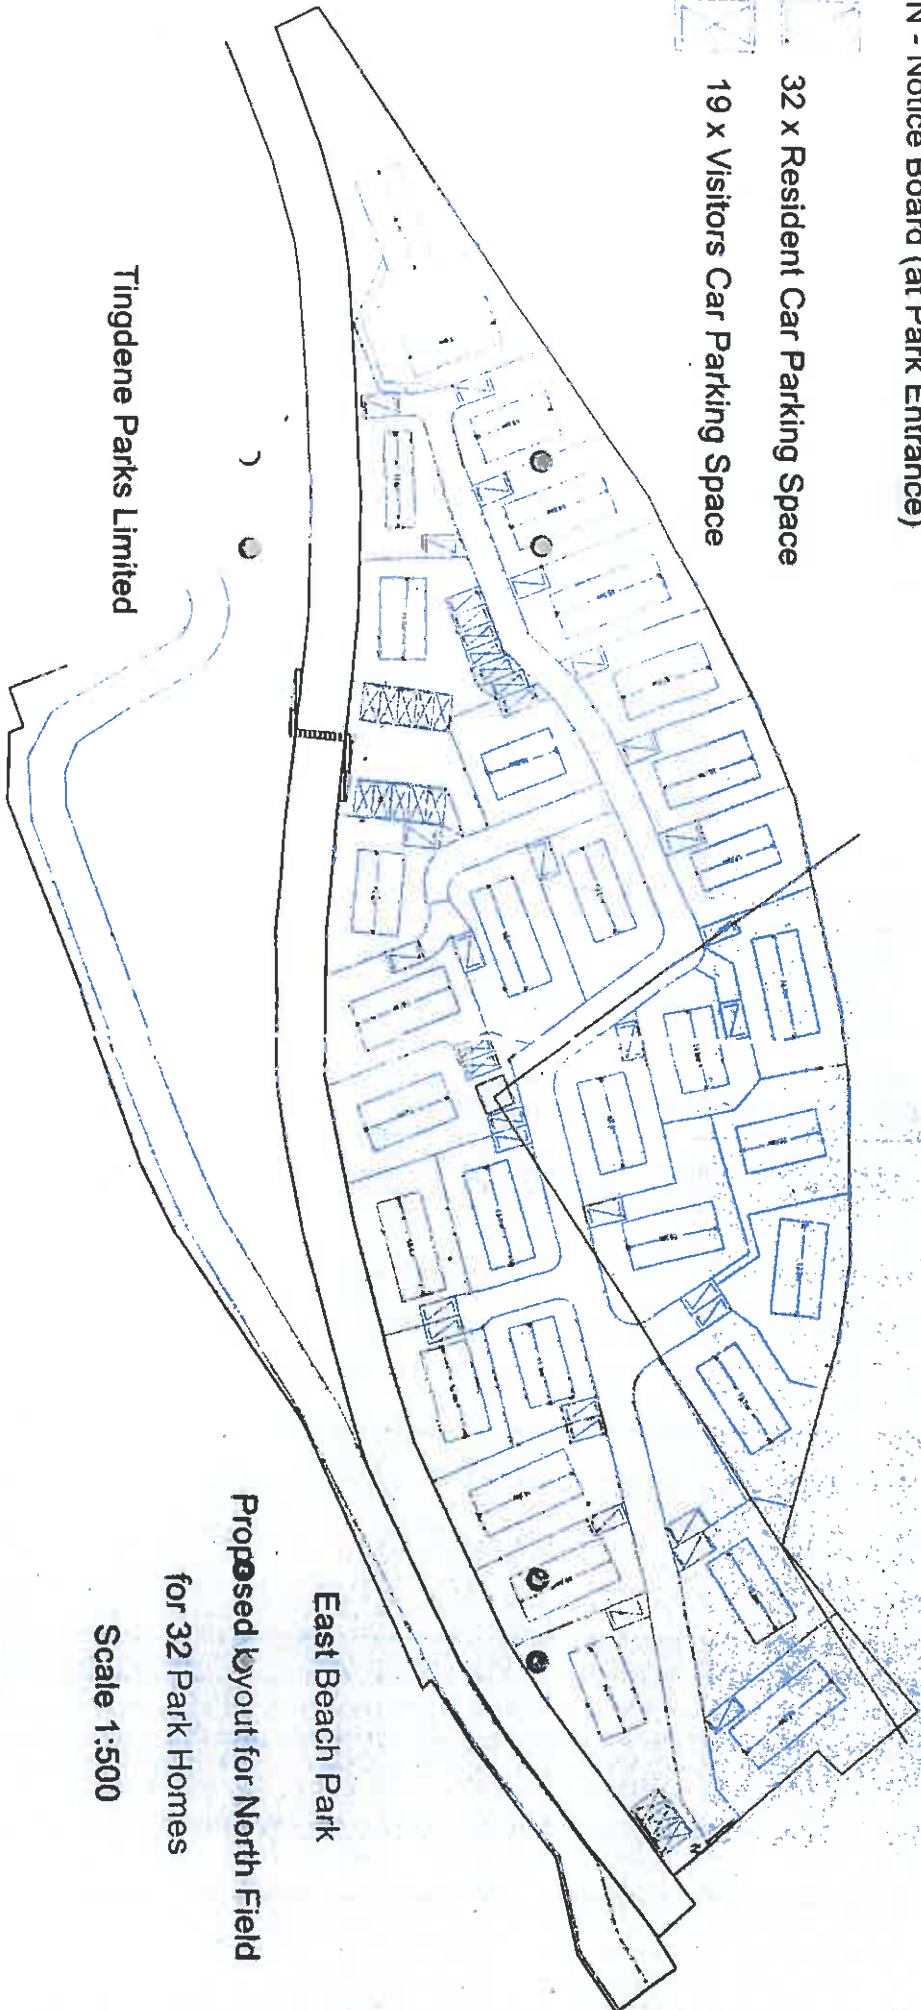

N - Notice Board (at Park Entrance)

32 x Resident Car Parking Space

19 x Visitors Car Parking Space

Tingdene Parks Limited

East Beach Park

Proposed layout for North Field

for 32 Park Homes

Scale 1:500